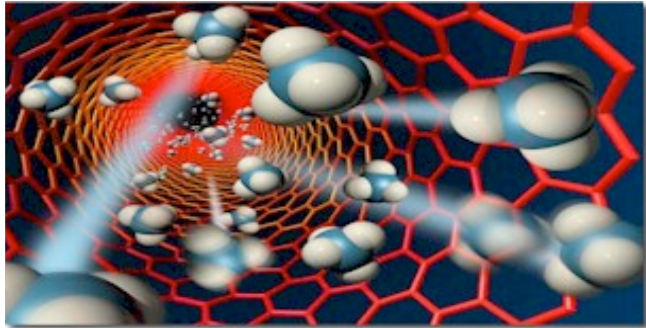

Companies from across the globe are utilizing Nanotechnology to enhance current product offerings as well as create new, novel and unique products. Eliciting multi-functional properties from common materials, addressing plaguing environmental problems and breakthroughs in medical treatments are all a reality due to the wonders of Nanotechnology. In order to introduce business leaders to the opportunities and value added benefits of integrating Nanotechnology and Nanomaterials into their product offering, we present, **Nanotech India 2009**.

The program will be oriented toward the international business community and include lectures, exhibitions and networking functions, your inclusion at which can be customized according to your interests. The Conference itself will be held at the magnificent new Gokulam Park Convention Center in Cochin, Kerala. The Schedule of the three day Conference will highlight; Nanoengineering and Materials on the 14th, Environmental Nanotechnology on the 15th, and Medical Nanotechnology and Allied Products on the 16th. Above all we want you to not only see but be a part of the emerging Nanotechnology Economy.

INVISIBLE CONTRIBUTIONS SHAPING VISIBLE SOLUTIONS CREATING THE FUTURE ATOM BY ATOM

REGISTER NOW

www.nanotechindia.in

AG Nanotech Impex India Pvt Ltd
65/2852, Kurian Tower, Banerji Road, Kochi, Kerala,
India - 682 018

Mob: 00 91 9447139855, Tel: 00 91 484 2395553
E-mail: info@nanotechindia.in